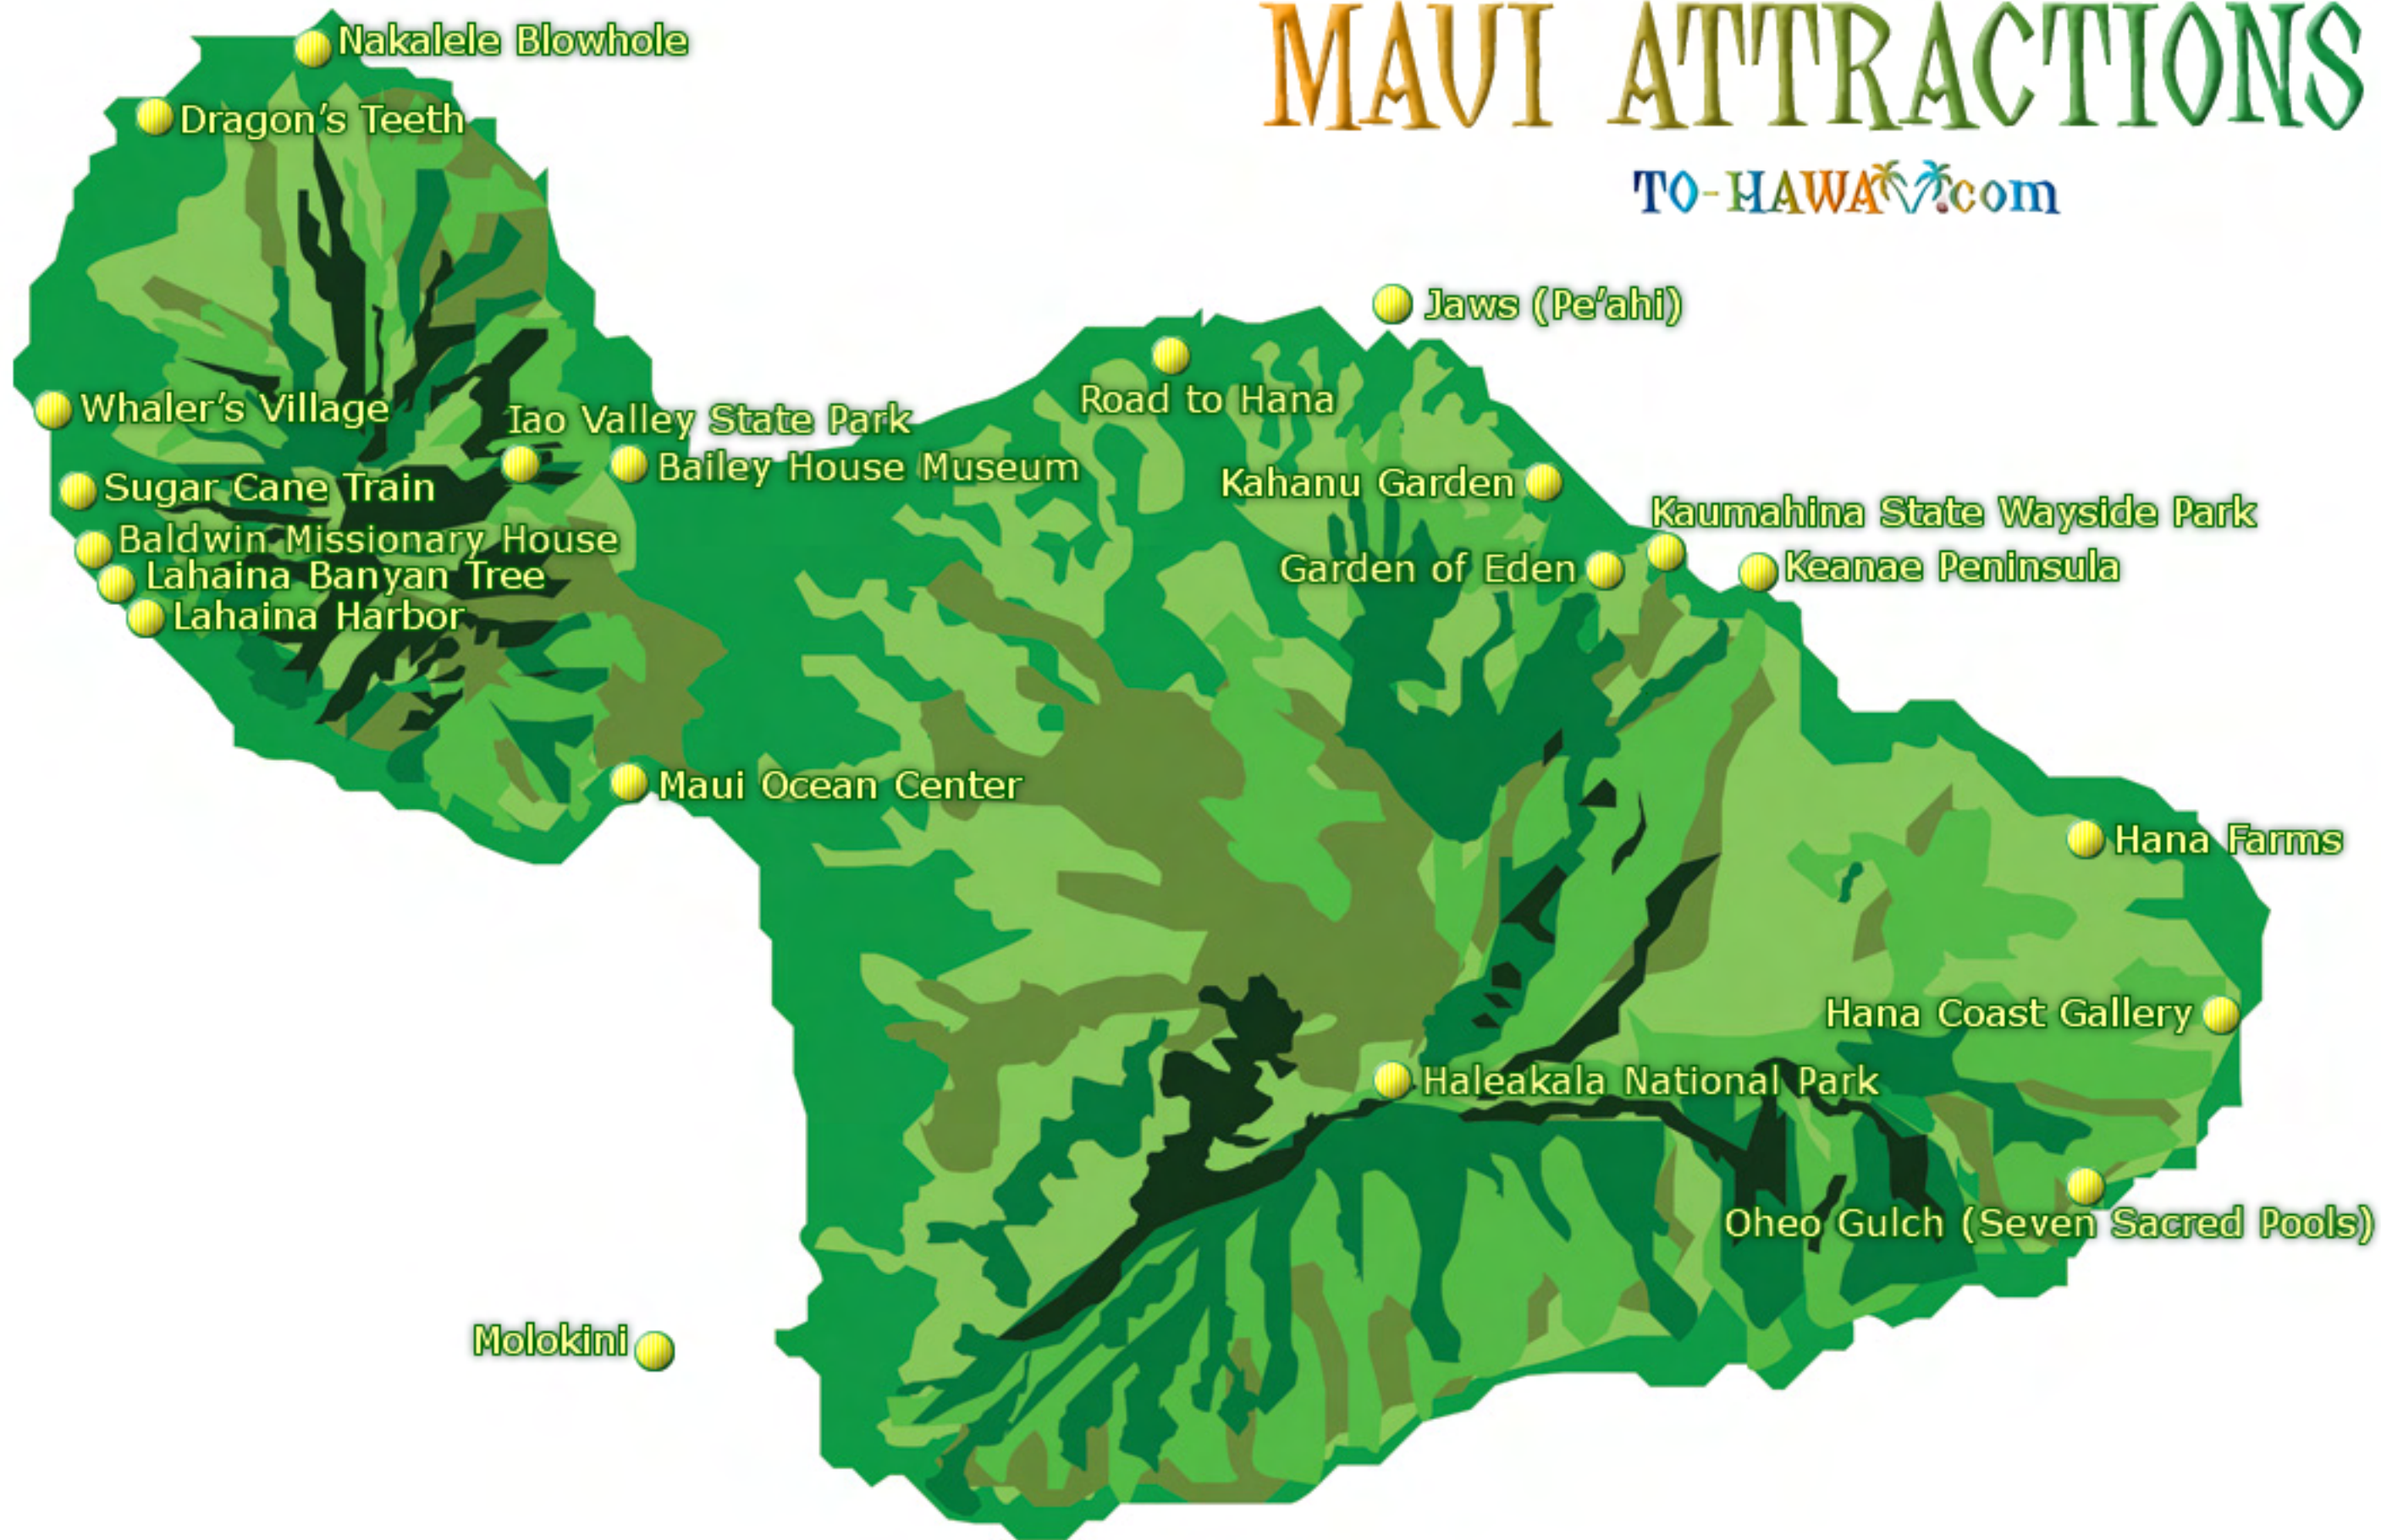

MAUI ATTRACTIONS

TO-HAWAII.com

Nakalele Blowhole

Dragon's Teeth

Jaws (Pe'ahi)

Whaler's Village

Iao Valley State Park

Road to Hana

Bailey House Museum

Kahanu Garden

Kaunahina State Wayside Park

Sugar Cane Train

Baldwin Missionary House

Lahaina Banyan Tree

Lahaina Harbor

Garden of Eden

Keanae Peninsula

Maui Ocean Center

Hana Farms

Hana Coast Gallery

Haleakala National Park

Oheo Gulch (Seven Sacred Pools)

Molokini